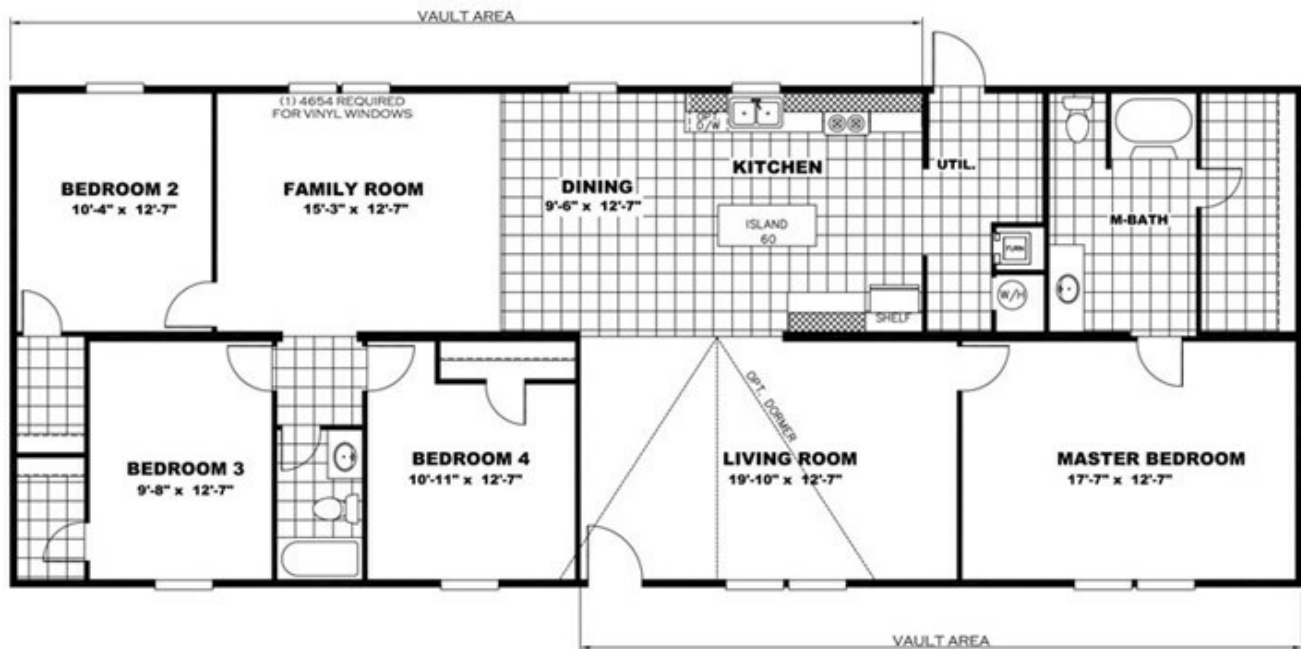

PRIDE

PRIDE Model number: 42TRU28684RH

4 beds • 2 baths • 1904 sq.ft. • 28' width • 68' depth

Our home building facilities invest in continuous product and process improvements. Plans, dimensions, features, materials, specifications and availability are subject to change without notice or obligation. Renderings and floor plans are representative likenesses of our homes and may differ from the actual homes. We invite you to tour a Home Center near you and inspect the highest value in quality housing available or call (256) 734-1213 to speak with a Home Consultant. Copyright 2017, CMH. All rights reserved.